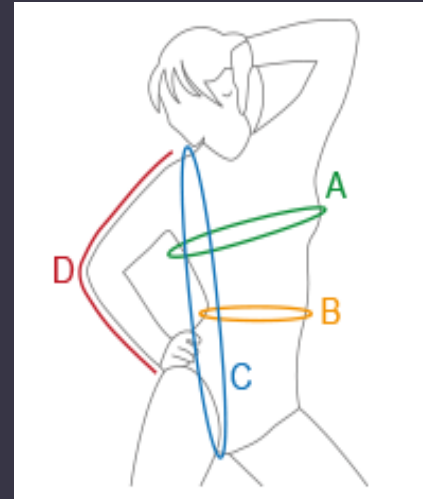

Leotard (female - size guide)

Milano Size	Chest (A)		Waist (B)		Torso (C)		Arm Length (D)		Approx Age
	inches	cm	inches	cm	inches	cm	inches	cm	
24" (child)	22-24	56-61	20-21	51-53	36-38	91-96	14-15	35-38	3-4
26" (child)	23-26	58-66	20-22	51-56	38-42	96-107	14-15.5	35-39	5-6
28" (child)	25-28	63-71	20-23	51-58	40-45	101-114	15-17	38-43	7-8
30" (child)	27-30	68-76	21-24	53-61	43-47	109-119	17-19	43-48	9-10
32" (child)	29-32	73-81	22-25	56-63	47-53	119-134	18-20	46-51	11-13
34" (adult)	31-34	78-86	24-27	61-68	52-56	132-142	19-21	48-53	13-15
36" (adult)	33-36	84-91	25-27	63-68	56-60	142-152	21-23	53-58	15+
38" (adult)	35-38	89-96	26-29	66-73	58-61	147-154	21-23	53-58	L